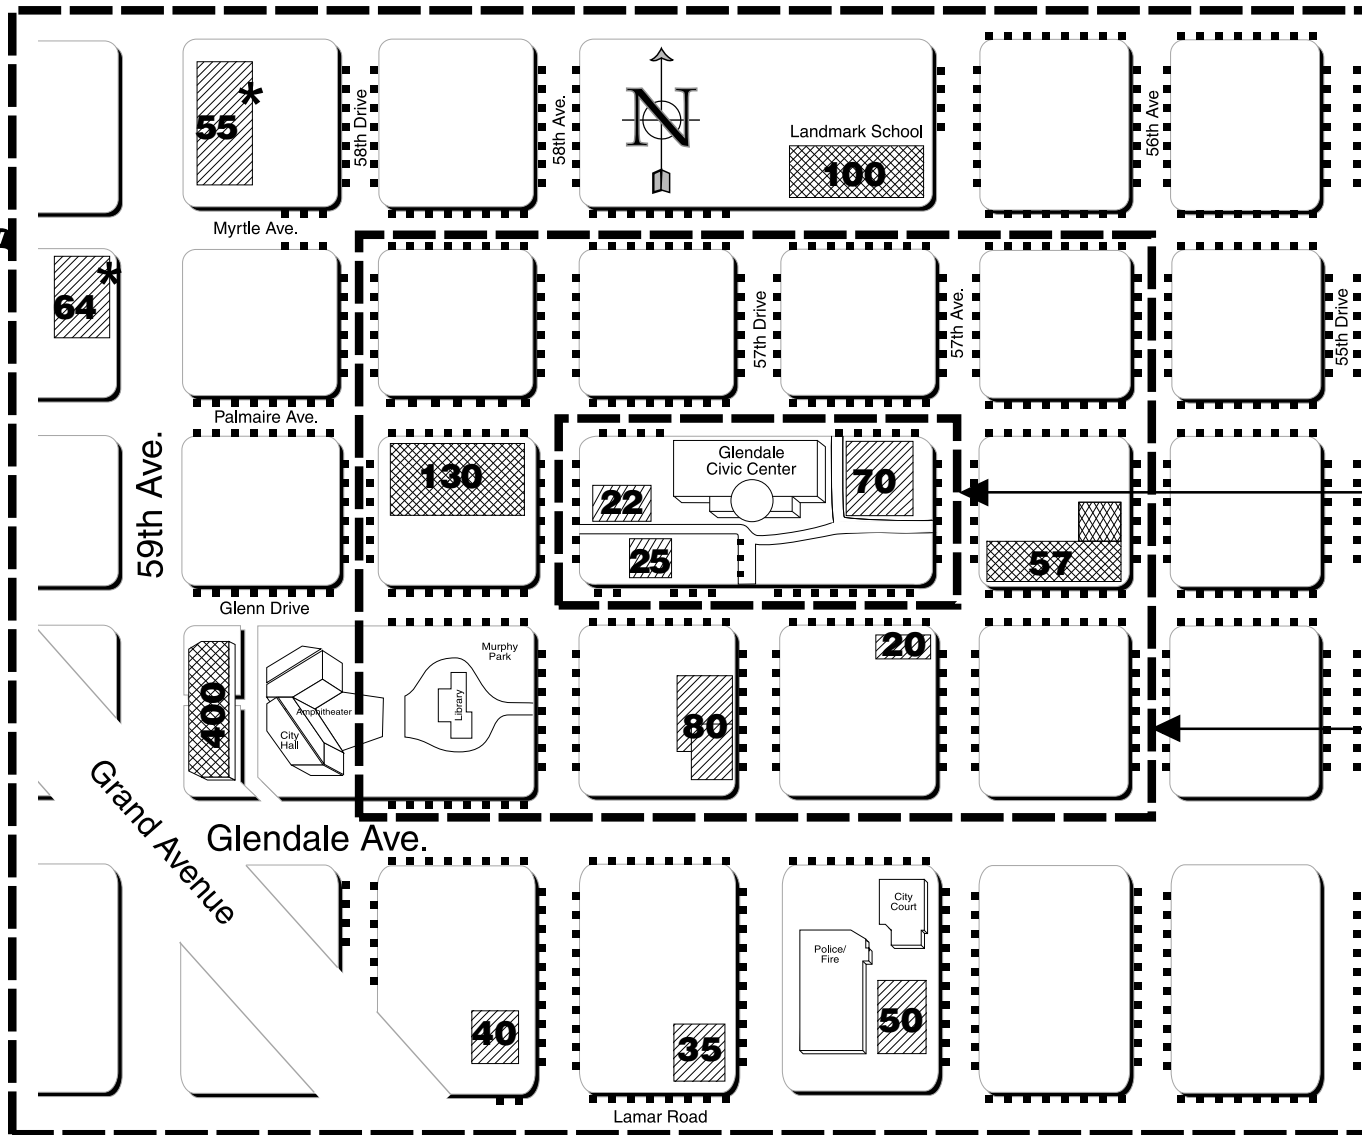

Glendale Civic Center

1,882 Free Parking Spaces

within 1/3 square mile
of the Civic Center.

Lots	Lots EVENINGS & WEEKENDS ONLY	On-Street	Total

• Within Civic Center Block
117   0   108   **225**

• Within 1 block of Civic Center
217   187   427   **831**

• Within 1/3 sq.-mile of Civic Center
648   500   734   **1,882**

* Parking for large vehicles and trailers. No overnight parking is allowed, per City Code.

Overnight RV accommodations available at 6420 W. Myrtle Ave. Lazy J. Trailer Lodge 623-937-9642.

*Glendale Civic Center
5750 West Glenn Drive
Glendale, AZ 85301
(623) 930-4300*

www.glendaleciviccenter.com

The City of Glendale is committed to maintaining FREE and convenient parking for its downtown visitors. It offers several small lots throughout the downtown, rather than one or two large parking lots. Downtown Glendale offers your guests a uniquely walkable setting with a small town feel where trees and awnings form a shady canopy over the brick sidewalks fronting the many charming antique and specialty shops.